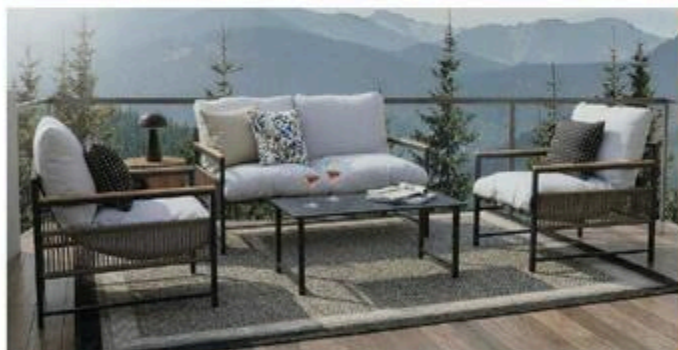

SCOTT LIVING™

BY DREW & JONATHAN

Barcelona

4-Pc. Sectional **\$2499.00**

Includes 2 sofas, corner chair and ottoman, wicker
pillows and high end teapots.

Vegas

4-Pc. Conversation Set

\$699.00