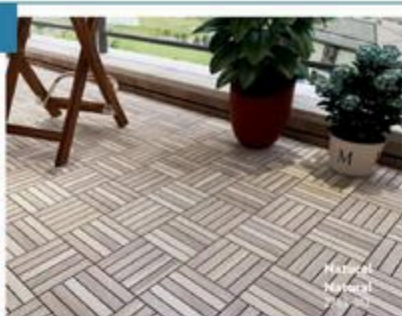

conçu pour les projets de l'arrière-cour

Transformez votre cour avec du béton durable, des pavés élégants et tous les outils et matériaux pour les installer.

built for backyard projects

Transform your yard with durable concrete, stylish pavers, and all the tools and materials to install them.

MAGASINEZ
PLUS
SHOP
MORE

carreaux de terrasse / deck tiles

Q SOLUTIONS

Carreau pour terrasse en bois dur d'acacia

Acacia hard wood deck tile

pierres murales en béton d'aménagement paysager concrete landscape wall stones

BENCHMARK^{HD}
Compacteur en acier
multiusage avec manche
en bois
Multi-use steel tamper
with wood handle
10" x 42", 5075-004 59,99

MILWAUKEE^{HD}
Cordeau traceur à trait large de 100'
Avec recharge de craie bleue.
100' bold line chalk reel
With blue chalk refill.
1019-300 24,99

MILWAUKEE^{HD}
Ensemble de marteau
rotatif de 1" M18 FUEL^{HD} 18 V
Moteur sans balais.
Technologie REDLINK PLUS^{HD}.
M18 FUEL^{HD} 18V
1" rotary hammer kit
Brushless motor.
REDLINK PLUS^{HD} intelligence.
1239-604 949,99

Pierre murale Mini-beltis
Parfaite pour les murs bas ou de hauteur moyenne.
Mini-beltis wall stone
Great option for low to medium height walls.

Pierre murale classique WedgeStone
Parfaite pour les jardinières et les murs de jardin.
Classic wedgestone wall stone
Perfect for planters and garden walls.

Chargeur inclus
Charger included

Électrique sans fil
Cordless electric