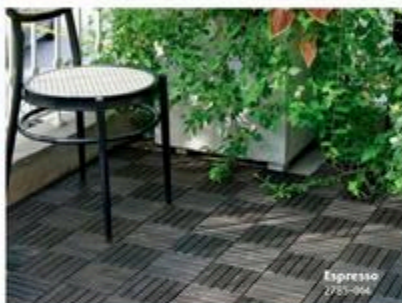

Teck-doré
Golden teak
276x146

Natural
276x146

Espresso
276x146

Q SOLUTIONS

Carreau pour terrasse en bois dur d'acacia

Acacia hard wood deck tile

pierres murales en béton d'aménagement paysager concrete landscape wall stones

BENCHMARK^{HD}
Compacteur en acier
multiusage avec manche
en bois
Multi-use steel tamper
with wood handle
10" x 42", 5075-004 59,99

MILWAUKEE^{HD}
Cordeau traceur à trait large de 100'
Avec recharge de craie bleue.
100' bold line chalk reel
With blue chalk refill.
1019-300 24,99

MILWAUKEE^{HD}
Ensemble de marteau
rotatif de 1" M18 FUEL^{HD} 18 V
Moteur sans balais.
Technologie REDLINK PLUS^{HD}.
M18 FUEL^{HD} 18V
1" rotary hammer kit
Brushless motor.
REDLINK PLUS^{HD} intelligence.
1239-604 949,99